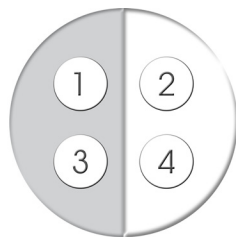

## BLACK & WHITE

Automatic Gate Openers

**B L A C K**

**W H I T E**

Frequencies

Metal keyring and hook

4 channels

Lithium battery  
3V format CR2032

Rolling Code and  
Fix Code transmission

- Keys in solid ABS
- Self-learning function with key combination
- Contactless programming
- Maximum security thanks to the rolling code system that modifies the code with millions of billions of combinations
- Covered range up to 100 m
- 2 leds for send and receive function
- Easy and intuitive programming