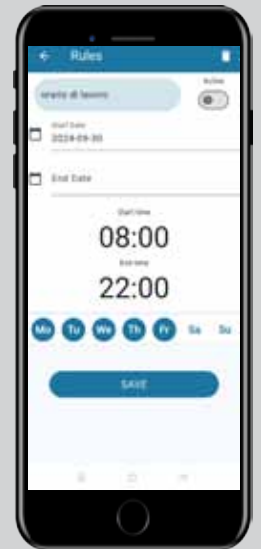

SEACLOUD App

Designed for end users

*Places management
wherever you are and
in any time*

Available on the
App Store

GET IT ON
Google Play

*Geocalization
of places*

Access Control

Time slots for users