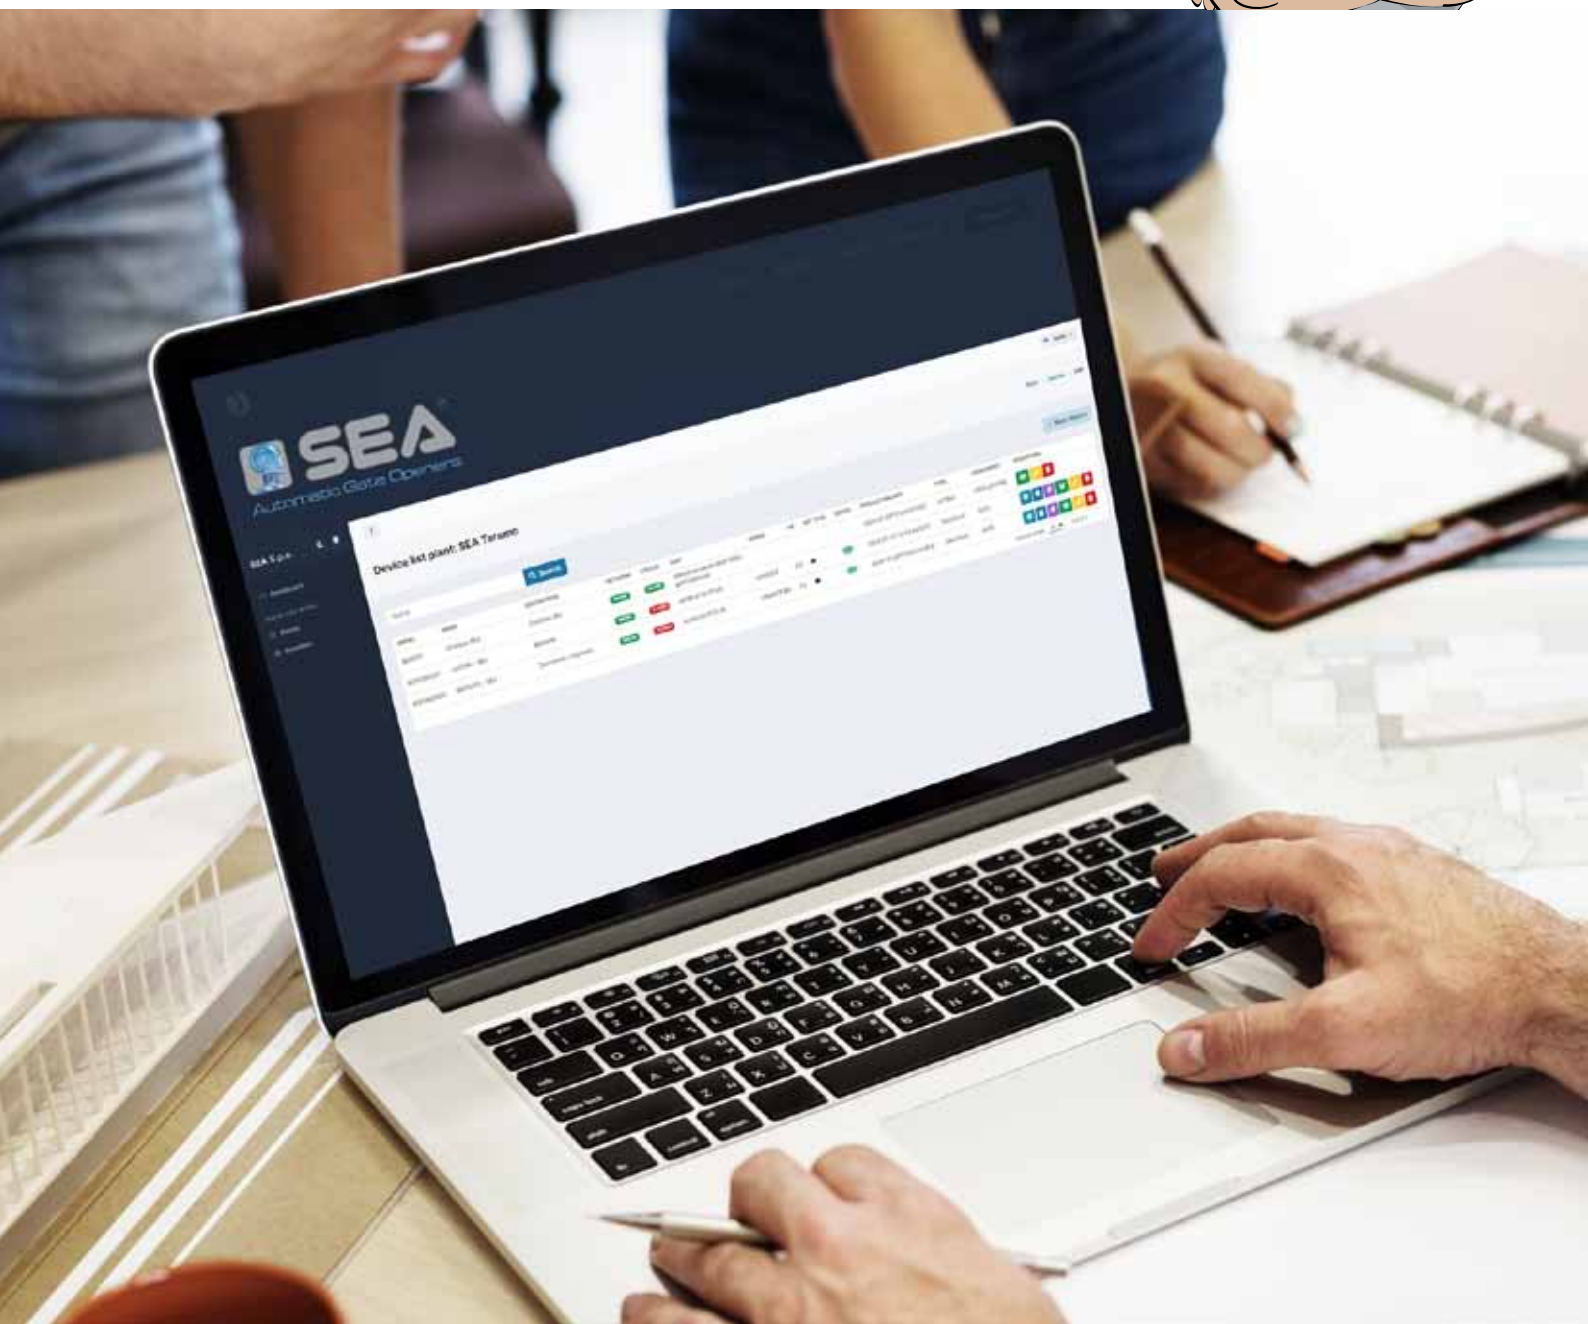

iot.seacloud.pro