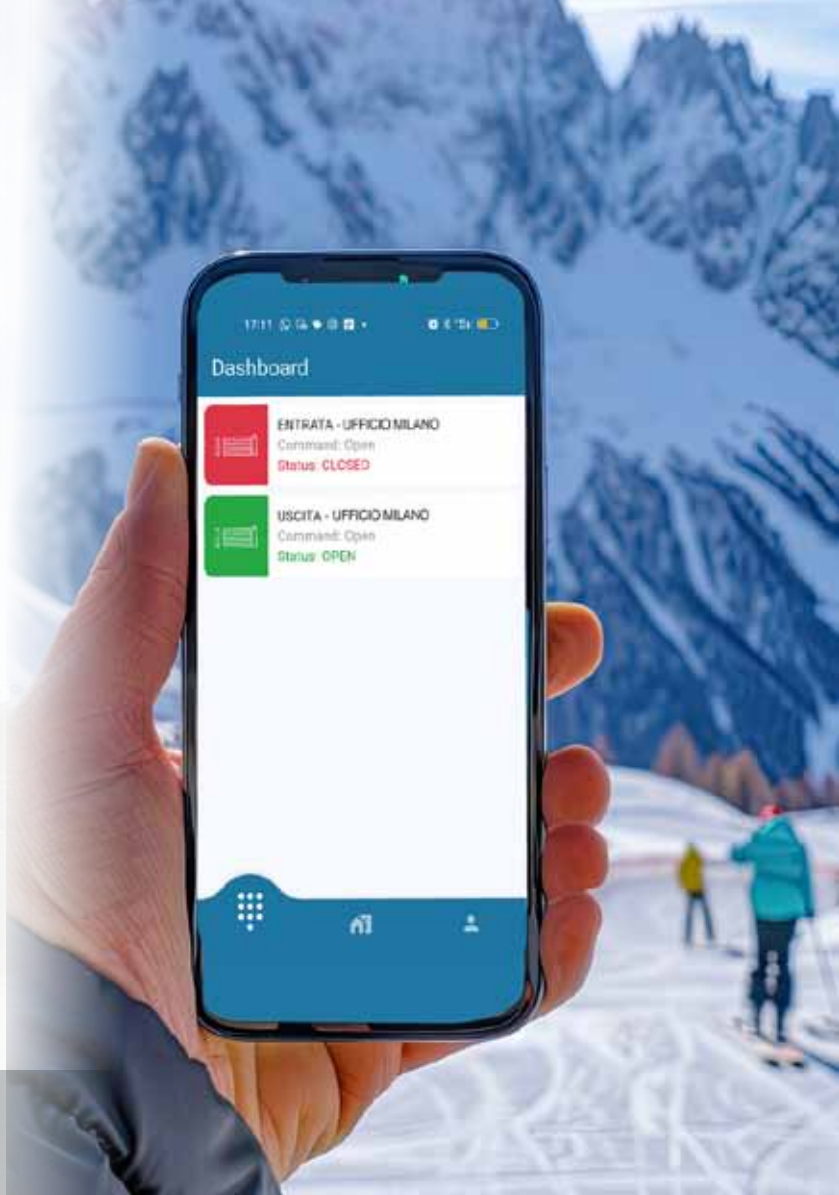

..... **SMART GATES**

SEACLOUD App

SEACLOUD Professional

SEACLOUD App

App to manage your accesses remotely

-  Places sharing with users
-  Time slots  
-  Multi-place management
-  Access control for authorized users

SEACLOUD Professional

Remote management of automatic systems via web interface dedicated to the installer to monitor and control the places

-  Remote places management
-  User-friendly interface
-  Diagnostic check
-  Notifications Fault
-  Logs View

SEACLOUD App

Designed for end users

*Places management
wherever you are and
in any time*

Available on the
App Store

GET IT ON
Google Play

*Geocalization
of places*

Access Control

Time slots for users

Remote places management

Remote control programming

SEACLOUD Professional

Web interface dedicated to the installer to control and manage remotely the automatic systems

 Access Control

 User-friendly interface