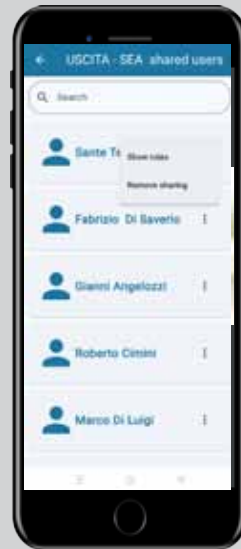

SEACLOUD App

Designed for end users

*Places management
wherever you are and
in any time*

Available on the
App Store

GET IT ON
Google Play

*Geocalization
of places*

Access Control

Time slots for users

Remote places management

Remote control programming

SEACLOUD Professional

Web interface dedicated to the installer to control and manage remotely the automatic systems

 Access Control

 User-friendly interface