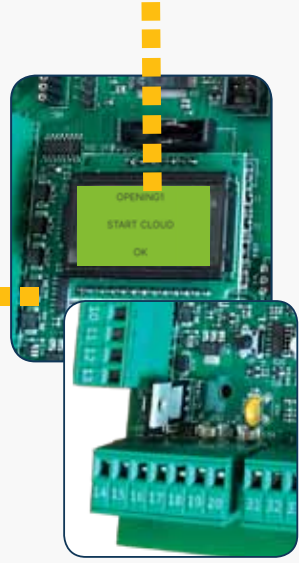

Mini SEACLOUD UNI IoT

SEACLOUD App

SEACLOUD Relays

Device with
2 Relays for
START command

SEACLOUD App

UNIVERSAL to manage others brands

SIGNAL BOX WiFi

433 MHz
868 MHz

SEACLOUD App

Device with
2 channels and with
RF UNI PG receiver

SIMPLE and PRATICAL

Radio control programming
via SEACLOUD APP by
scanning the Qr Code present
on the packaging

Configuration and
Management
via SEACLOUD APP